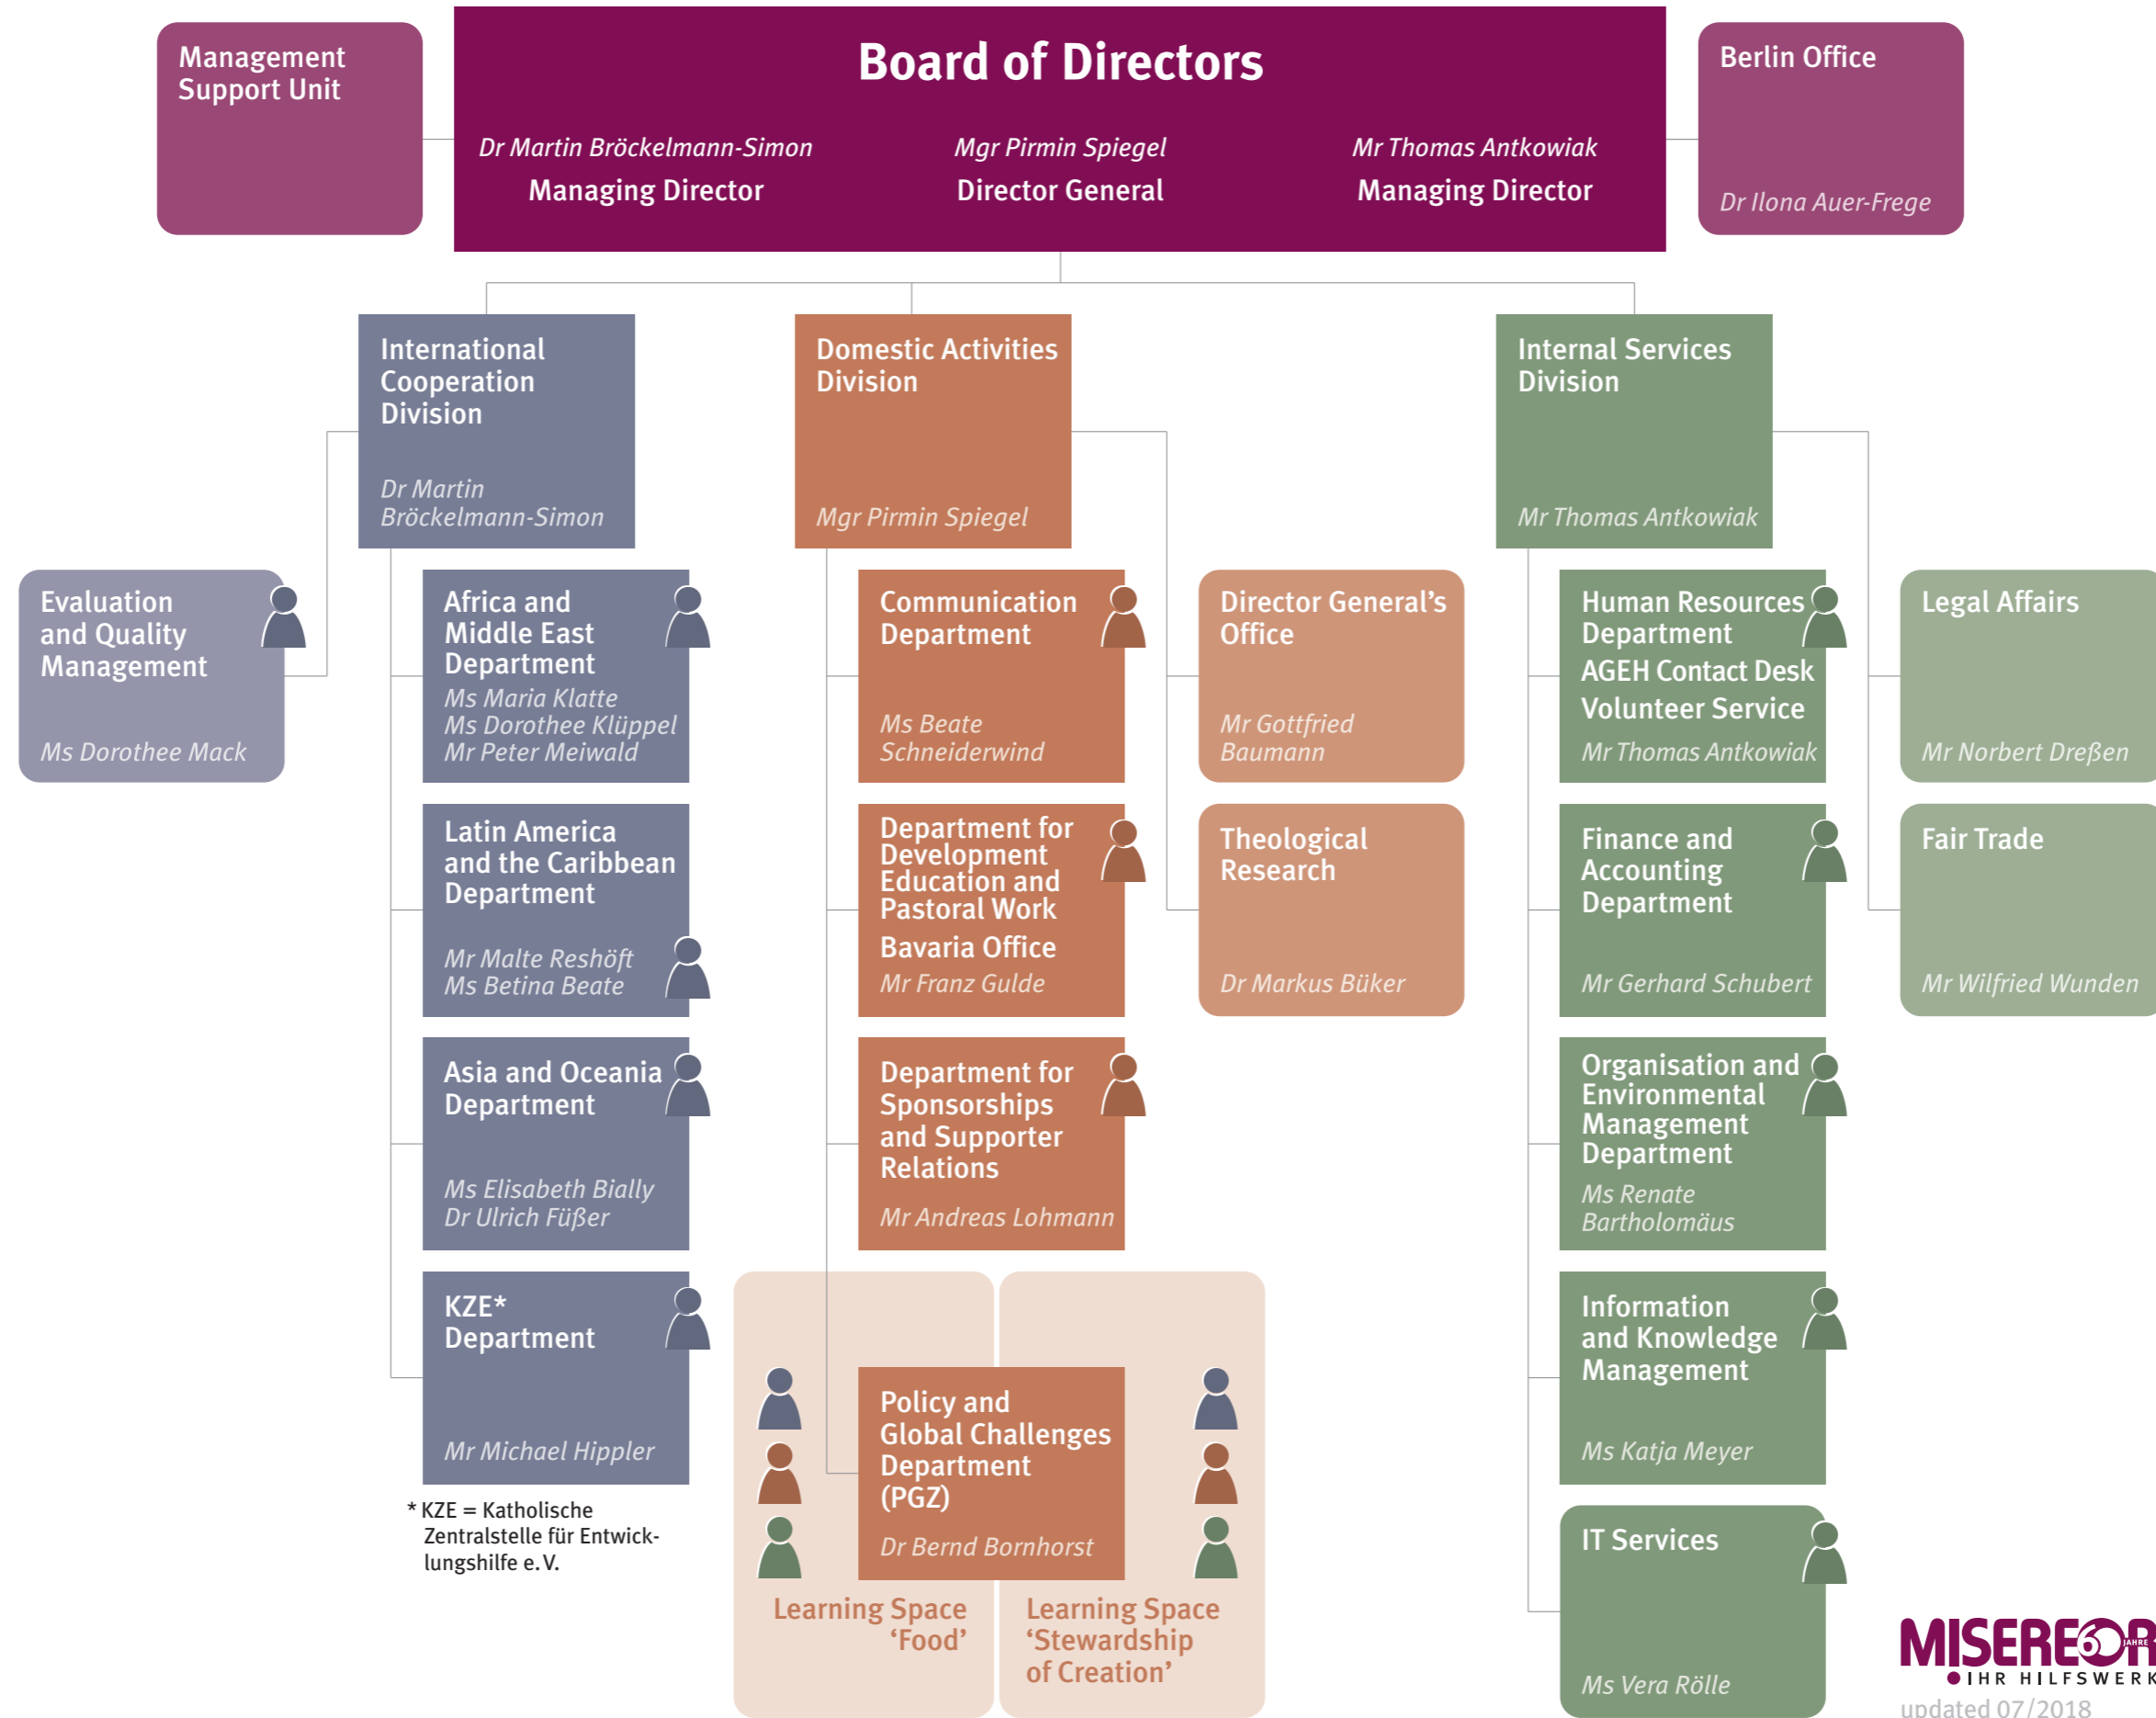

Organisation Chart of MISEREOR Head Office

* KZE = Katholische Zentralstelle für Entwicklungshilfe e.V.

Cross-departmental Learning Spaces:
'Food' and 'Stewardship of Creation'
(coordinated by PGZ)