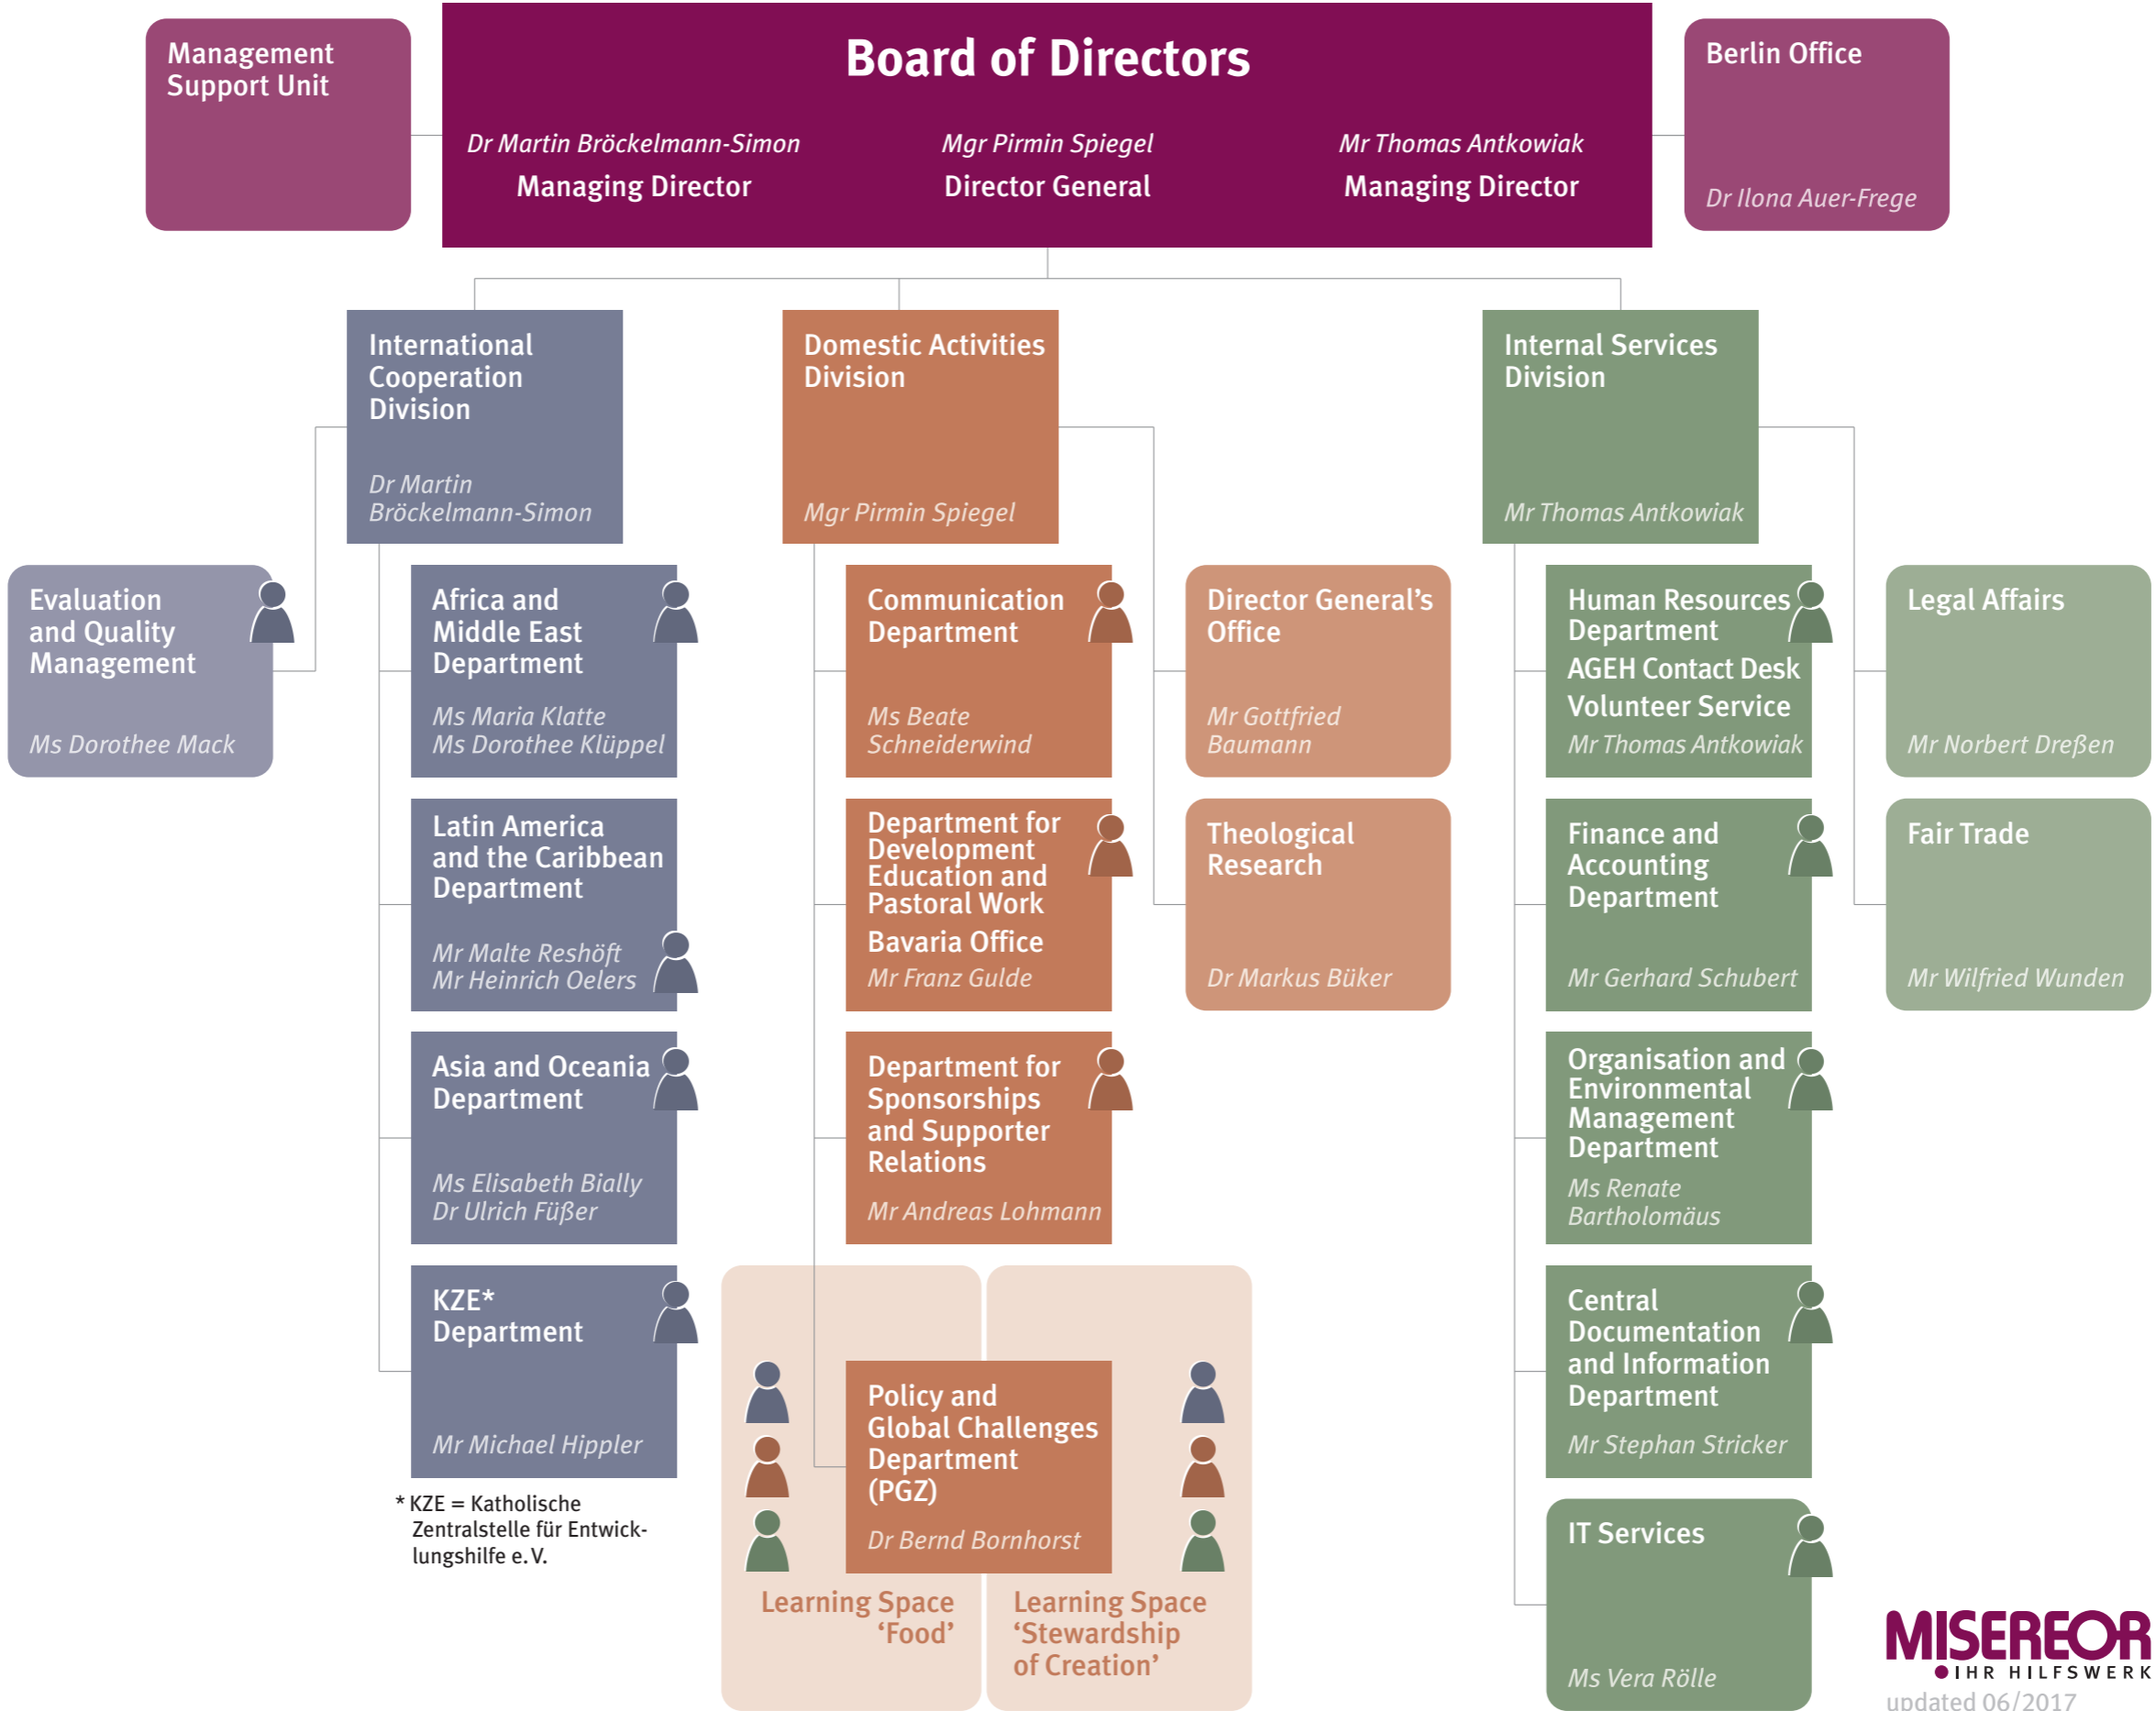

# Organisation Chart of MISEREOR Head Office

\* KZE = Katholische Zentralstelle für Entwicklungshilfe e.V.

Cross-departmental Learning Spaces: 'Food' and 'Stewardship of Creation' (coordinated by PGZ)