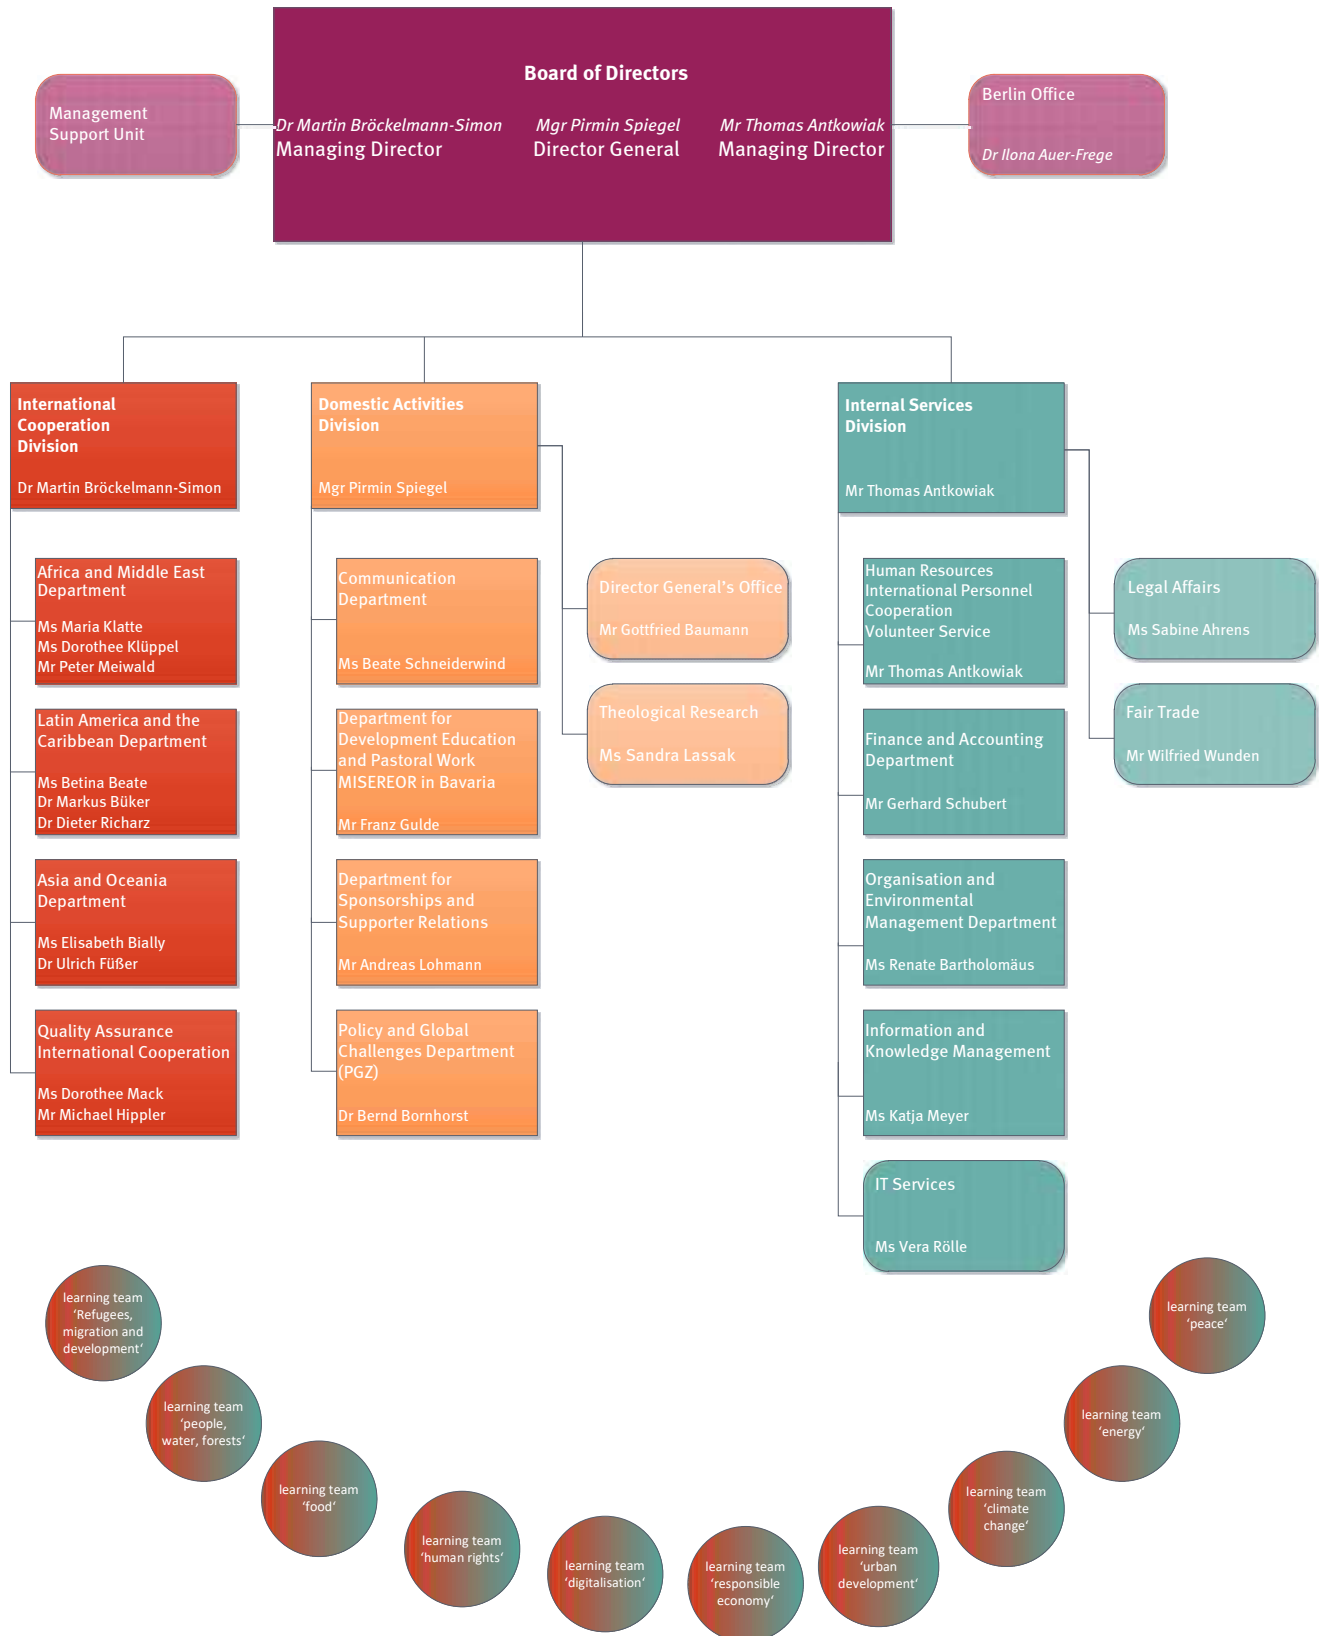

Organisation Chart of MISEREOR Head Office

 = cross-departmental learning teams